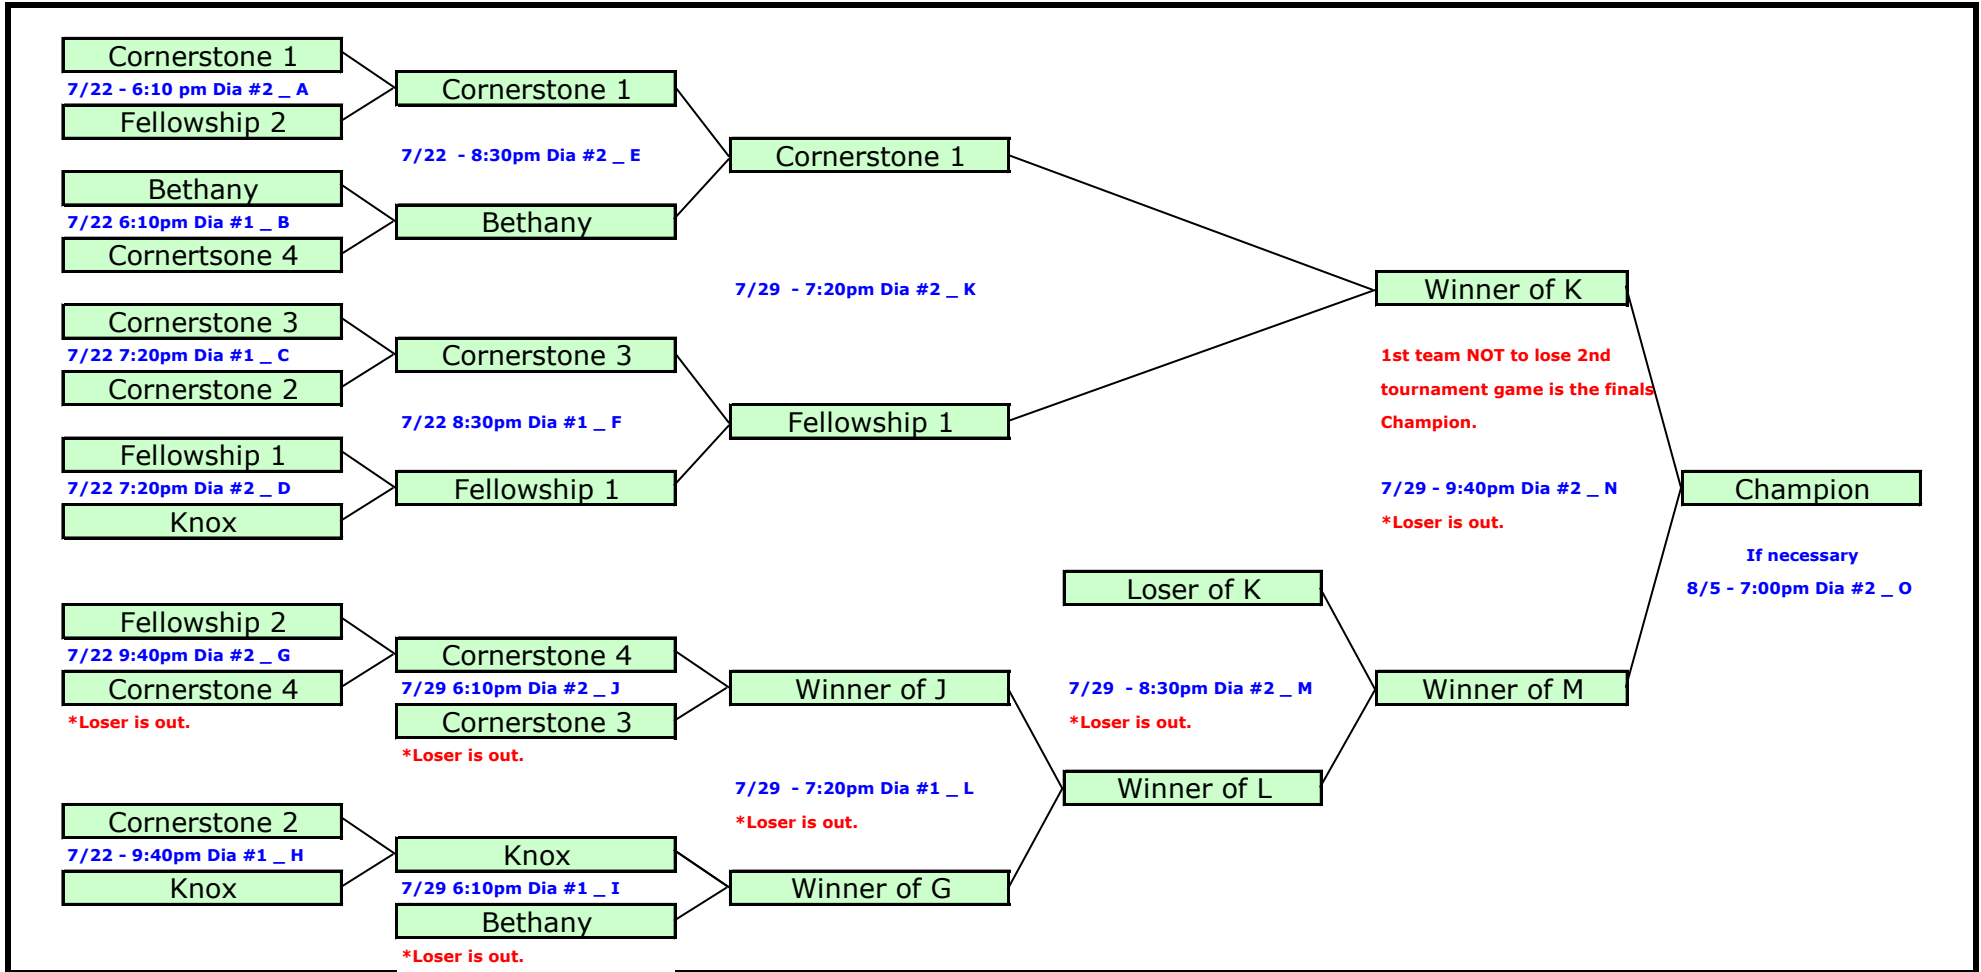

# 2011 Baptist Softball League Tournament

\* Final regular season rankings determines Home team throughout the playoffs.\*