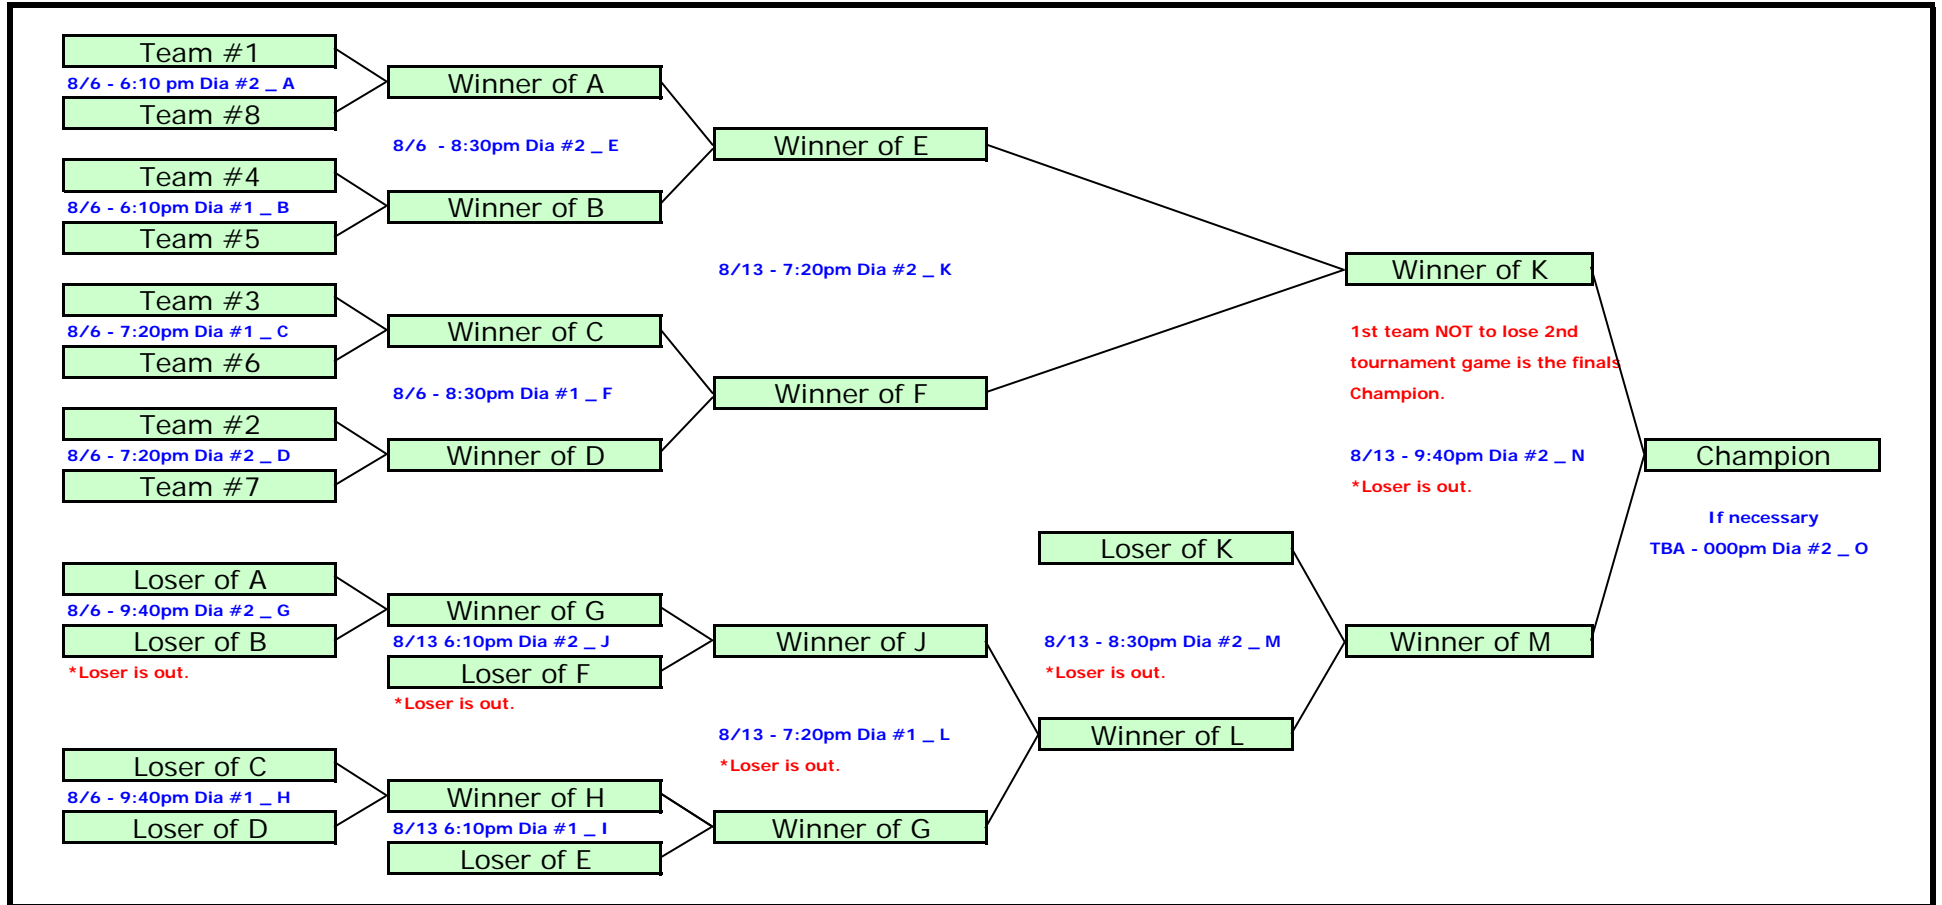

Week #1			
Diamond #'s			
Date	Time	F=1	F=2
5/14/10	6:10	1 v 3	2 v 4
	7:20	3 v 1	4 v 2
	8:30	5 v 7	8 v 9
	9:40	7 v 5	9 v 8
Week #2			
Diamond #'s			
Date	Time	F=1	F=2
5/21/10	6:10	3 v 5	1 v 4
	7:20	5 v 3	4 v 1
	8:30	7 v 9	6 v 8
	9:40	9 v 7	8 v 6
Week #3			
Diamond #'s			
Date	Time	F=1	F=2
6/4/10	6:10	1 v 6	9 v 5
	7:20	6 v 1	5 v 9
	8:30	2 v 7	8 v 3
	9:40	7 v 2	3 v 8
Week #4			
Diamond #'s			
Date	Time	F=1	F=2
6/11/10	6:10	4 v 9	6 v 2
	7:20	9 v 4	2 v 6
	8:30	3 v 7	1 v 5
	9:40	7 v 3	5 v 1
Week #5			
Diamond #'s			
Date	Time	F=1	F=2
6/18/10	6:10	2 v 8	1 v 7
	7:20	8 v 2	7 v 1
	8:30	4 v 6	3 v 9
	9:40	6 v 4	9 v 3
Week #6			
Diamond #'s			
Date	Time	F=1	F=2
6/25/10	6:10	2 v 9	1 v 8
	7:20	9 v 2	8 v 1
	8:30	4 v 5	6 v 7
	9:40	5 v 4	7 v 6

Week #7			
Diamond #'s			
Date	Time	F=1	F=2
7/9/10	6:10	2 v 5	1 v 9
	7:20	5 v 2	9 v 1
	8:30	3 v 6	4 v 8
	9:40	6 v 3	8 v 4
Week #8			
Diamond #'s			
Date	Time	F=1	F=2
7/16/10	6:10	6 v 9	4 v 7
	7:20	9 v 6	7 v 4
	8:30	2 v 3	5 v 8
	9:40	3 v 2	8 v 5
Week #9			
Diamond #'s			
Date	Time	F=1	F=2
7/30/10	6:10	Game B	Game A
	7:20	Game C	Game D
	8:30	Game F	Game E
	9:40	Game G	Game H
Week #10			
Diamond #'s			
Date	Time	F=1	F=2
8/6/10	6:10	Game I	Game J
	7:20	Game L	Game K
	8:30		Game M
	9:40		Game N
Week #11			
Diamond #'s			
Date	Time	F=1	F=2
8/13/10	6:10	3 v 4	1 v 2
	7:20	4 v 3	2 v 1
	8:30	7 v 8	5 v 6
	9:40	8 v 7	6 v 5

Playoffs begin on Aug 6

updated on May 19, 2010

Dates to remember.

No games on May 28, 2010 (Memorial Day Weekend)

No games on July 2, 2010

No games on July 23, 2010 (Fraser City Picnic). This would be a good week to schedule a vacation.

2009 Baptist Softball League Tournament

8/6 & 8/13

* Final regular season rankings determines Home team throughout the playoffs.*